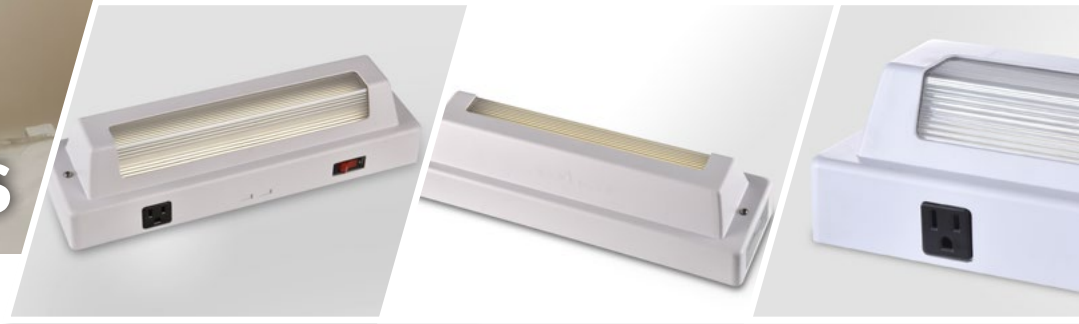

LED VANITY LAMPS

The images are merely illustrative, some technical features and accessories may be changed without notice.

October 2020

Product Description

Teslights Marine Vanity Lamp uses a 4000 kelvin, 15 Watt LED Lamp to deliver ample light in a vanity setting. It is intended for use above the sinks in the head on commercial and military vessels, as well as offshore drilling installations. This compact lamp features an on/off switch, and one three-prong outlet. Easy to install, and easy to use!

Key Features

- **One Plug**
- **Full spectrum light**
- **5 year factory warranty**
- **No rewiring of fixture, minimizing replacement and maintenance costs**

Product Specifications

LED package:	SMD 2835
Power consumption:	15W ±5%
Operating voltage:	100-277V AC 50/60Hz
Efficacy:	Up to 100 lm/w
THD:	<15%
PF:	>0.90
CRI:	>80
Dimming:	No
Material:	6030 aluminum alloy polycarbonate optical lens
IP rating:	IP54
Operating temperature:	-25°C ~ +45°C
Lifespan:	Up to 50,000 hs

Product Measurement

Model	Measures (AxBxC)
VLS15M100F40	366 x 108.5 x 90 mm

Equivalent Watts and Amps at 120V

Model	Amps
15W Vanity Light	0.125A

Ordering Guide

Example: VLS15M100F40

Type	Dim or non-dim	Watts	Driver/Power	Efficiency	Cover	CCT
VL	S	15	M	100	F	40
VL	S	Non-dimmable	15 15 W M Internal 100-277V 50/60 Hz	100 100 lm/W	F Frost	40 4000 K