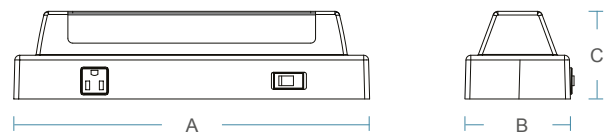

Product Measurement

Model	Measures (AxBxC)
VLS15M100F40	366 x 108.5 x 90 mm

Equivalent Watts and Amps at 120V

Model	Amps
15W Vanity Light	0.125A

Ordering Guide

Example: VLS15M100F40

Type	Dim or non-dim	Watts	Driver/Power	Efficiency	Cover	CCT
VL	S	15	M	100	F	40
VL	S	Non-dimmable	15 15 W M Internal 100-277V 50/60 Hz	100 100 lm/W	F Frost	40 4000 K

Note: We can also produce VL in different wattages, lumens variations and color temperatures. For more information contact your account manager.